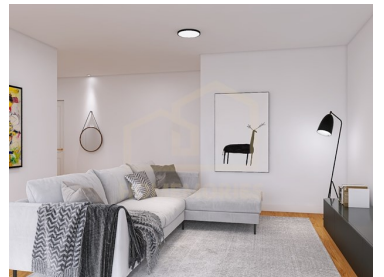

Memories/172091

Reference

Scan the QR code to view the property

Tavarede - Apartment

 141

Area (m²)

290 000 €

(EUR €)